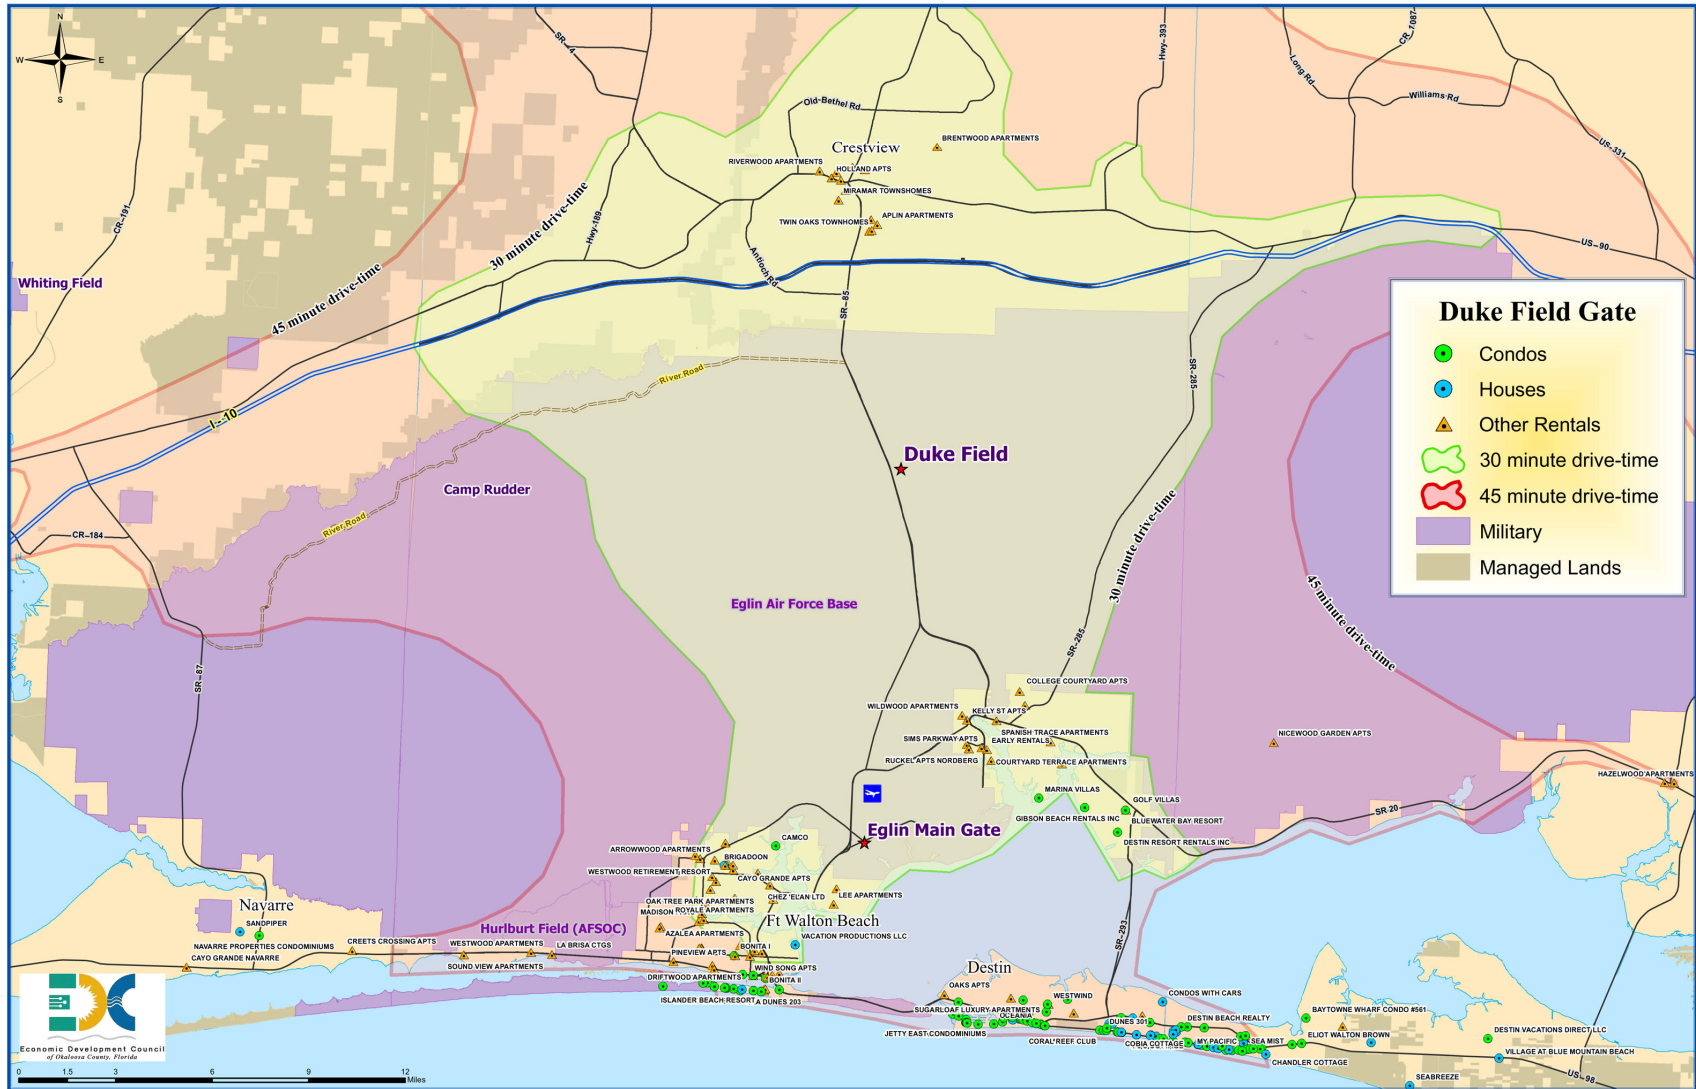

This includes all hotels and motels with kitchenettes within a 45 minute drive of Eglin Air Force Base and/or Duke Field. All hotels and motels with a 'yes' in the Eglin 30-Min column are within a 30 minute drive of Eglin Main Gate. Similarly, all those with a 'yes' in the Duke 30-Min column are located within a 30 minute drive of Duke Field. The Prop Type column is keyed as HOTL (hotel) or MOTL (motel). The number in the Units column is the total number of rooms with kitchenettes for each hotel all of which may not be available at any given time. All rates are projected rates, and are not guaranteed. The government per diem rates were taken from the DoD travel website (<http://www.defensetravel.dod.mil/pdcgi/pd-rates/cpdratesx.cgi>). All hotel and motel rates within the government per diem rates are shown with a 'yes' in the W/I Gov Per Diem column. N.R. in a cell means we received no response when we tried to obtain this information.